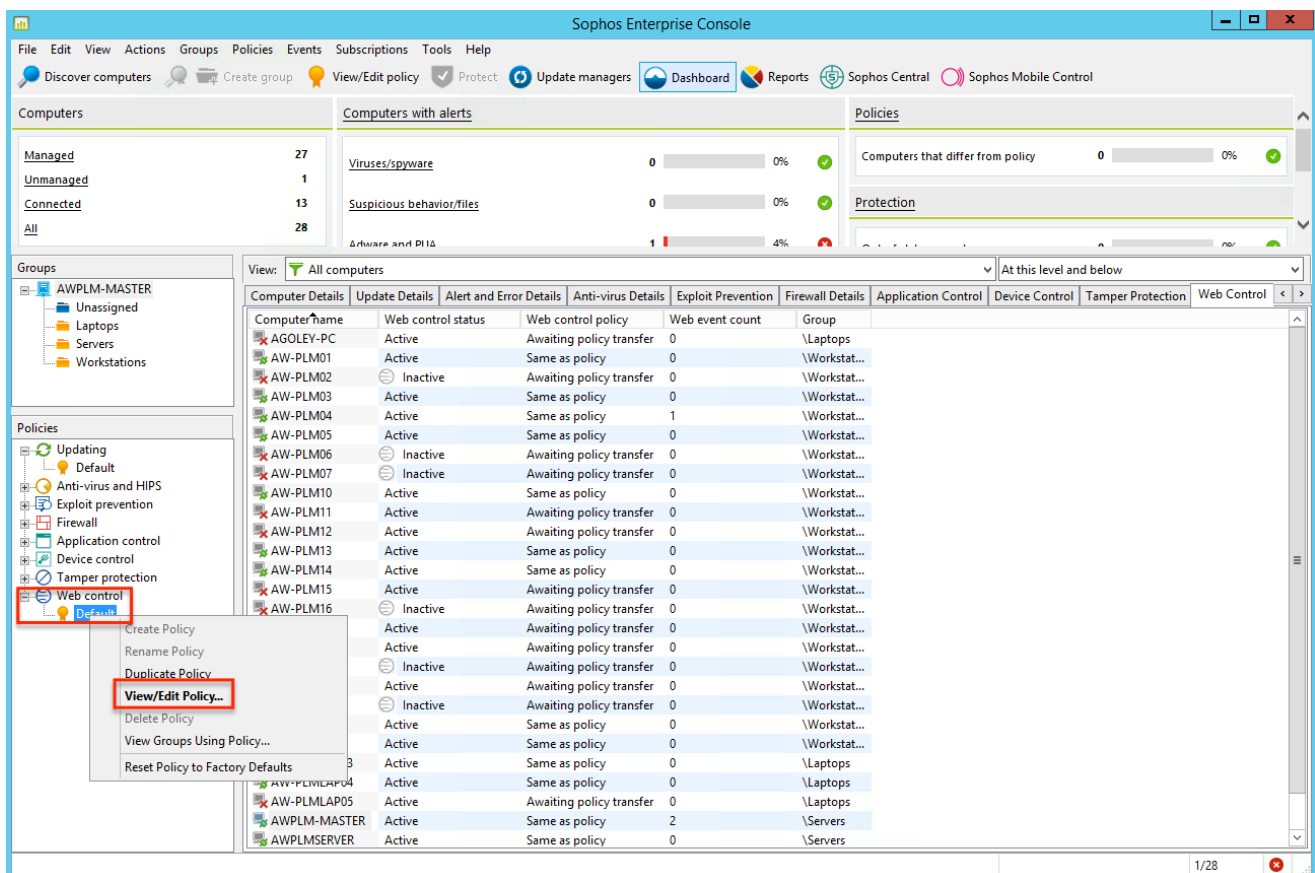

## Amending Sophos Enterprise Web Control

- Once you have enabled the Sophos Web Control feature, you may find that certain sites that you required are getting blocked.

- To allow this website you can amend the Web Control policy to add an exception.

- Edit the Web Control's policy
- Select the Website Exceptions Tab
- Select Add in the Allowed Website
- Add the full website that you require

- Select OK to close.

- Confirm the policy changes to your groups.

- The Enterprise Console will then transfer the new policy to the endpoints.

The screenshot shows the Sophos Enterprise Console interface. The main window displays a table of computer details. A red box highlights the 'Web control status' and 'Web control policy' columns for several computers. The table has the following columns: Computer name, Web control status, Web control policy, Web event count, and Group.