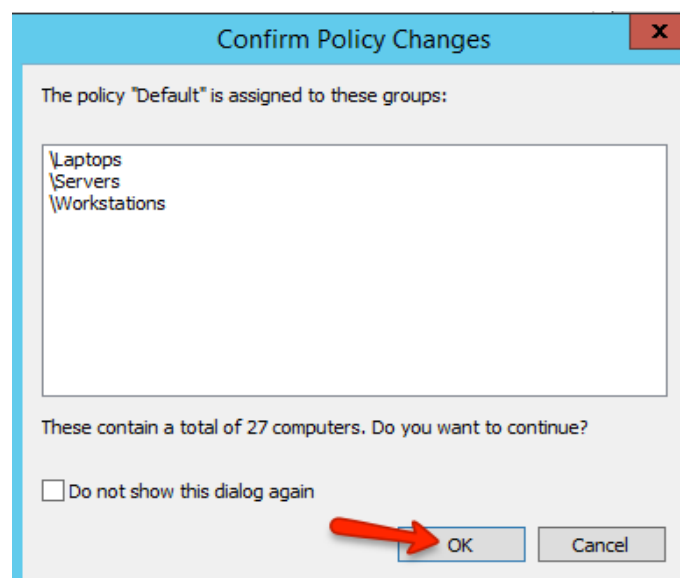

- Confirm the policy changes to your groups.