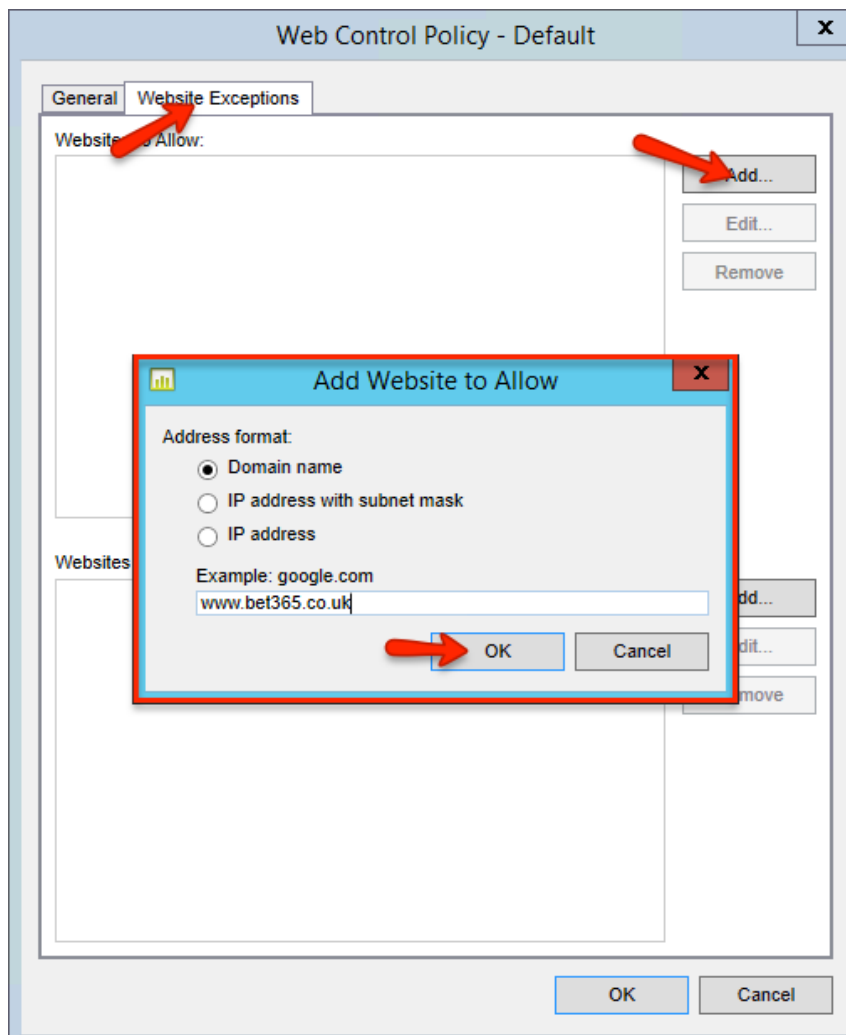

## Amending Sophos Enterprise Web Control

- Once you have enabled the Sophos Web Control feature, you may find that certain sites that you required are getting blocked.

- To allow this website you can amend the Web Control policy to add an exception.

- Edit the Web Control's policy
- Select the Website Exceptions Tab
- Select Add in the Allowed Website
- Add the full website that you require

- Select OK to close.

- Confirm the policy changes to your groups.

- The Enterprise Console will then transfer the new policy to the endpoints.

The screenshot shows the Sophos Enterprise Console interface. The main window displays a table of computer details. A red box highlights the 'Web control status' and 'Web control policy' columns for several computers. The table has the following columns: Computer name, Web control status, Web control policy, Web event count, and Group.